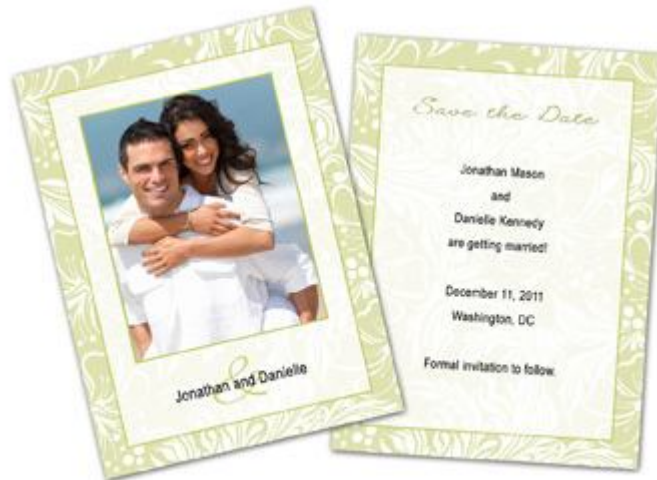

4x5.5, 5x7 P Pastel Green Aloha (Pack of 25)

5x5 Blue Damask (Pack of 25)

5x5 Pink Damask (Pack of 25)

5x5 Scattered Symbols (Pack of 25)

5x7 L Aqua Cascade (Pack of 25)

5x7 L Aztec Border (Pack of 25)

5x7 L Black & Gold Swirls (Pack of 25)