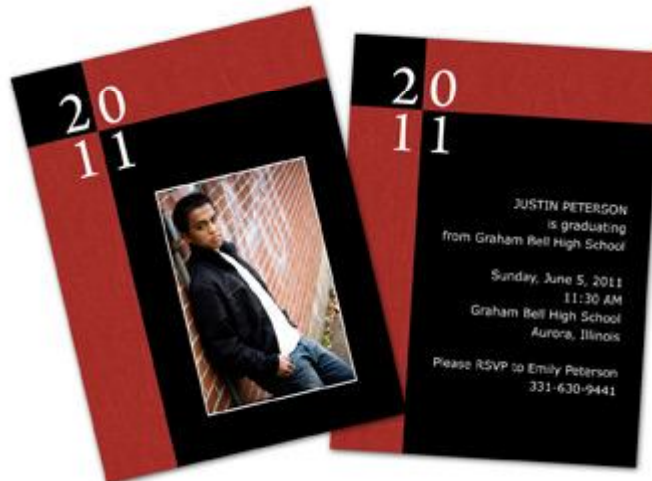

5x7 P Red Love (Pack of 25)

5x7 P Yellow Wedding Cake (Pack of 25)

Senior & Graduation

4x5.5 L Senior Blue Grid (Pack of 25)

4x5.5 P Senior Red Grid (Pack of 25)